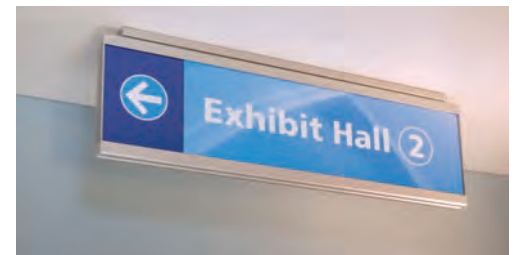

Overhead – Ceiling Mount (OCM)

Arris overhead ceiling-mount signs feature a modular aluminum mounting bracket that can either be flush mounted to a ceiling surface or is easily compatible with cable suspension. Bracket installation is fast and easy. The 1/16" non-glare lenses are lifted and pulled from the frame with a suction cup tool.

Features (2) 7/16" depth Arris frames assembled back-to-back.