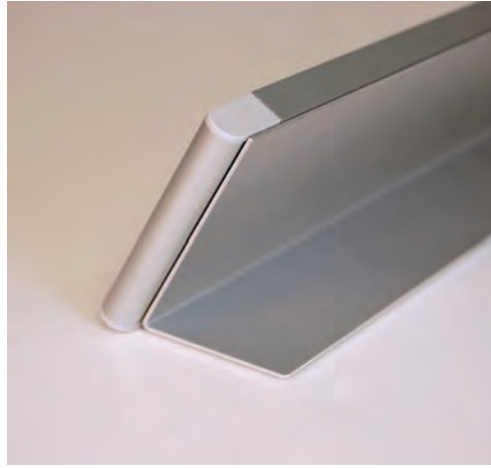

DESK SIGNS

Arris Desk Signs are an ideal solution for personnel identification, point-of-purchase displays, corporate reception area announcements and more. A formed anodized aluminum stand is attached to the back of the Arris frame positioning the sign at an ideal desktop and countertop viewing angle.

WORKSTATION SIGNS

Arris System offers a unique yet easy attachment option for workstation signs. An Aluminum Panel Clip is precision formed to custom specifications and attached to an Arris system holder. Because Arris clips are custom formed, they are compatible with virtually any workstation.

SP SERIES SIGNS

The Arris Single-Profile (SP) Series is an extremely cost-effective option for small personnel or room number signs. SP signs feature a 1/4" depth single aluminum extrusion frame which is compatible with a lift-up / pull-out .040" to .060" thick insert.