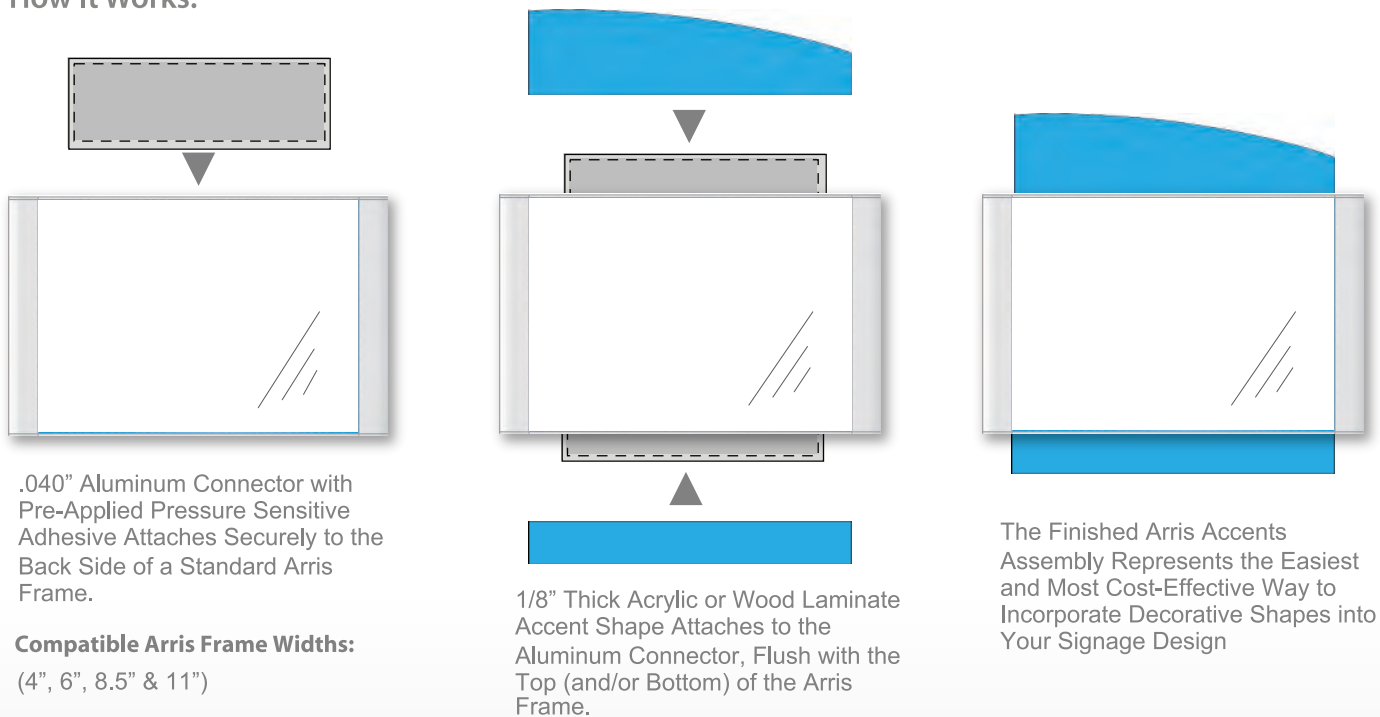

How It Works: